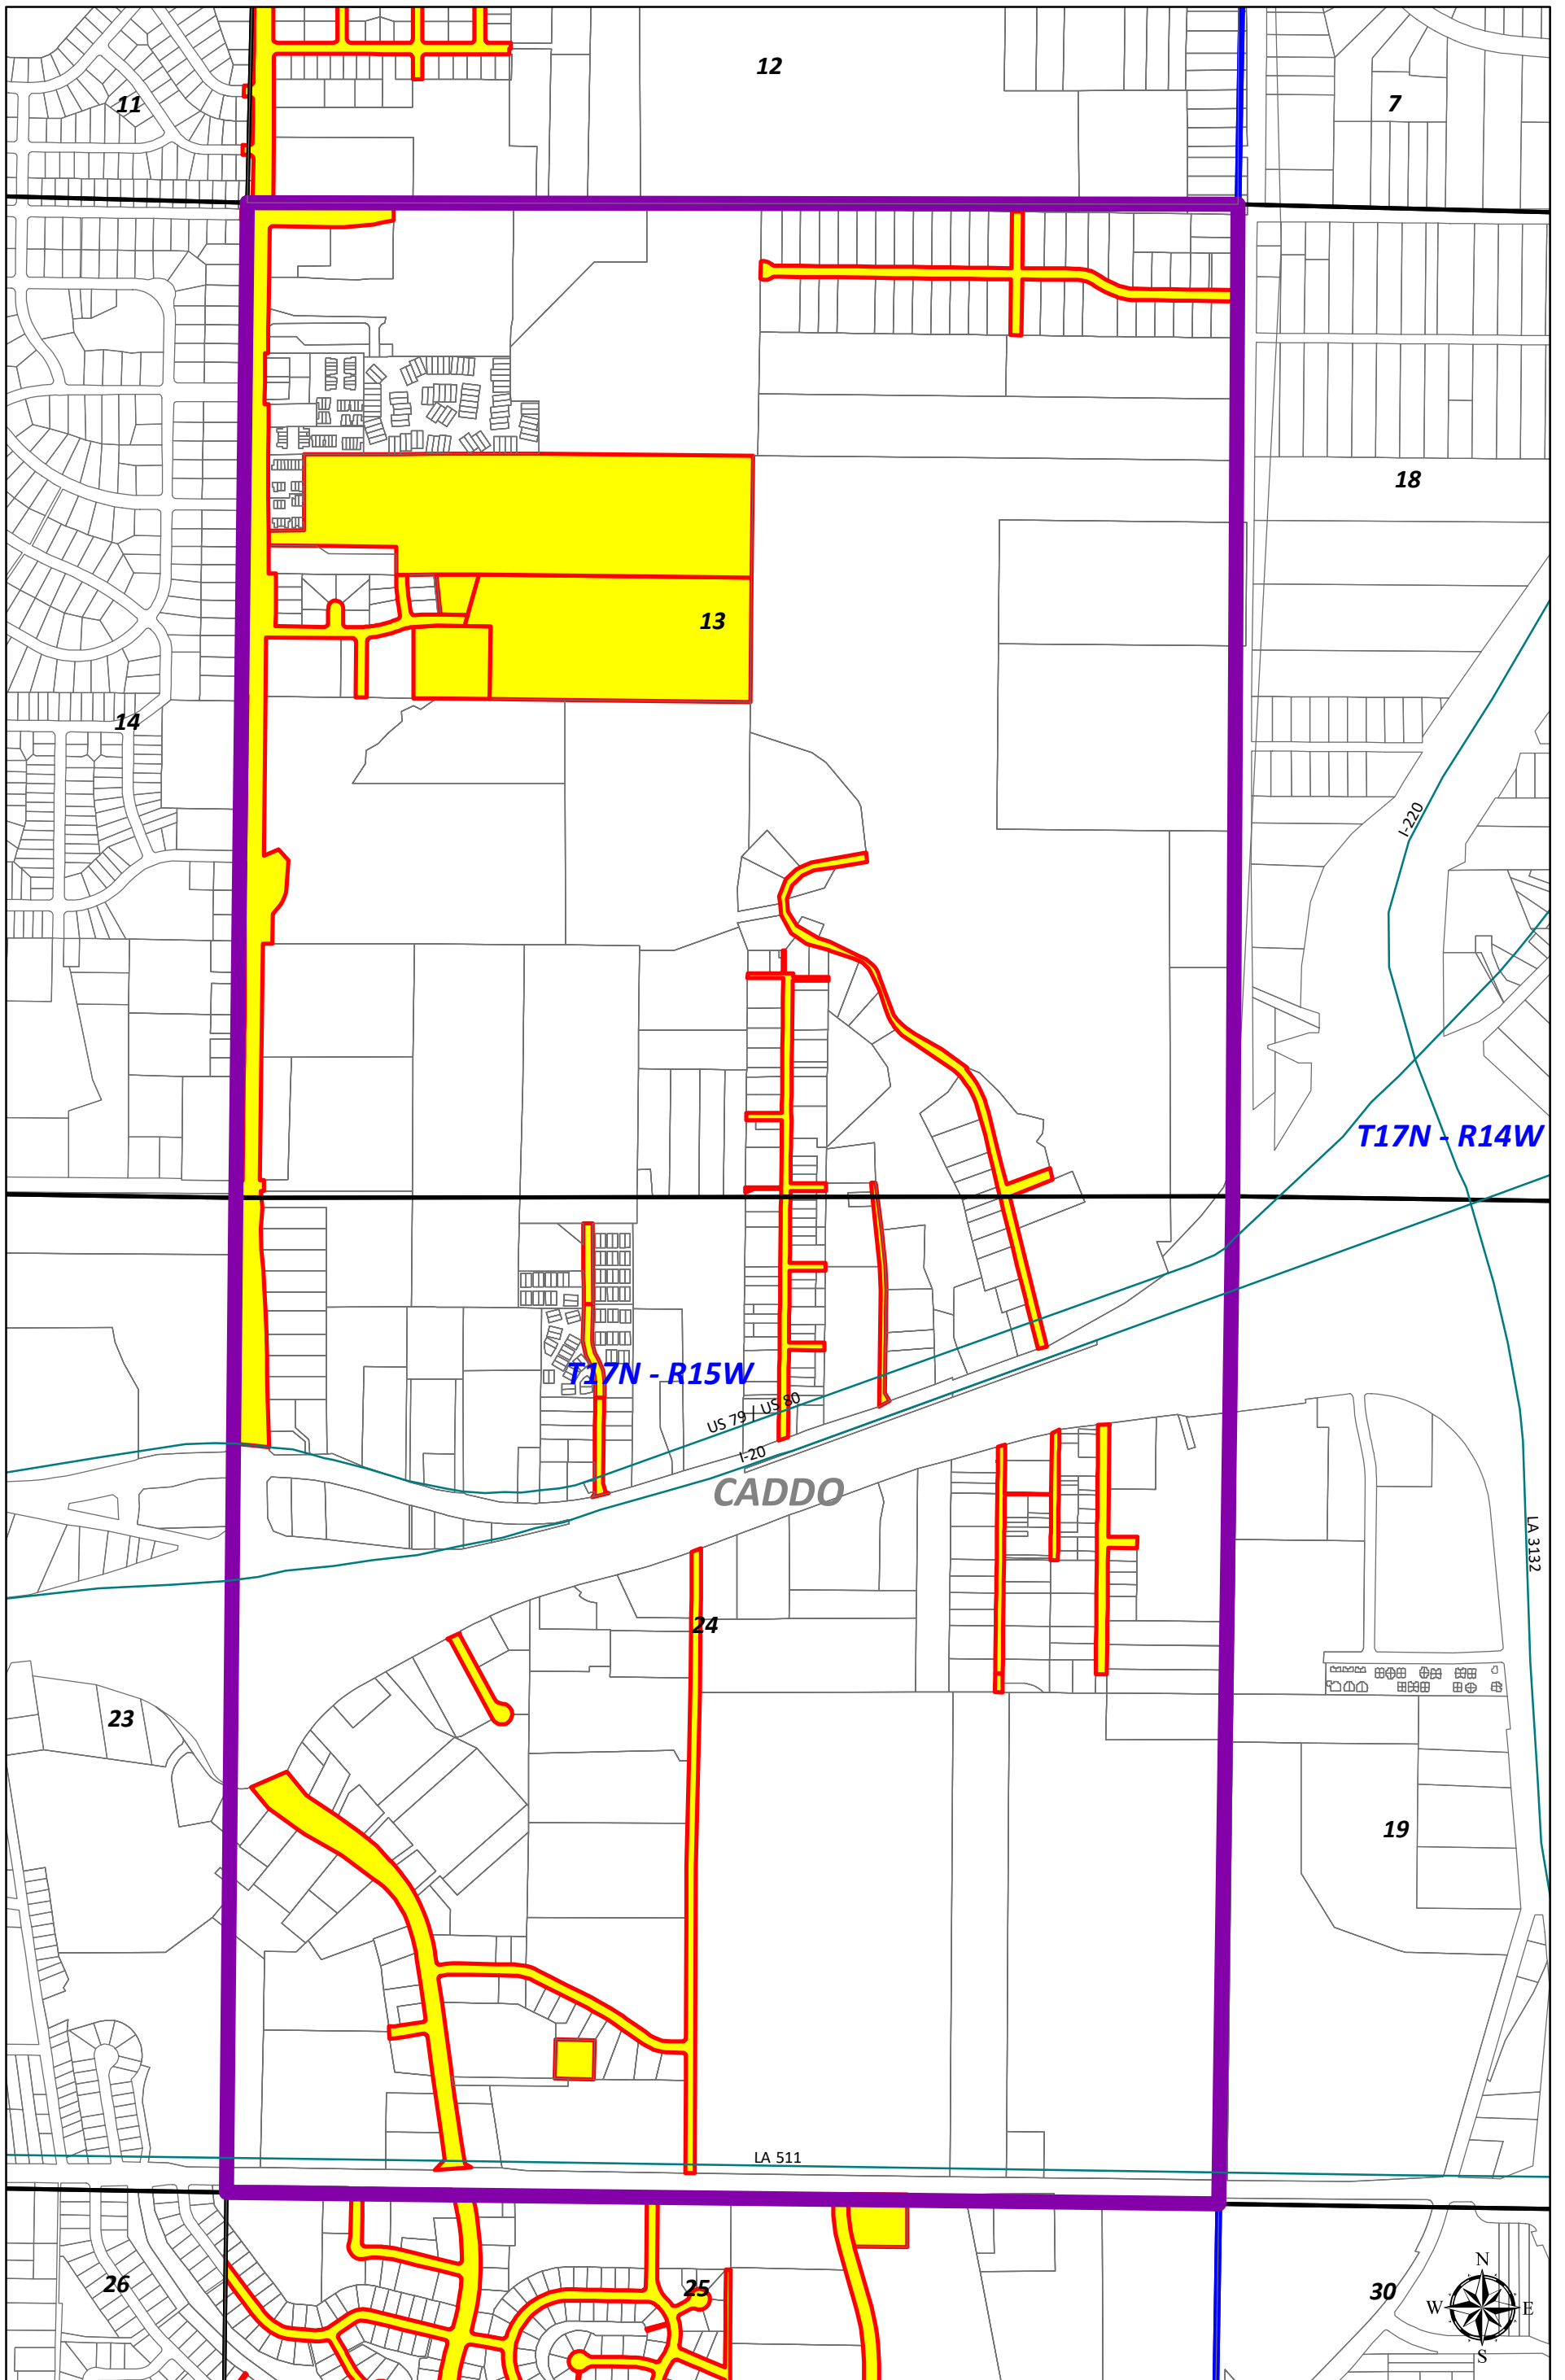

T18N - R15W

36

T18N-R14W

31

35

2

1

6

T17N - R15W

T17N - R14W

CADDO

12

11

7

14

13

18

**City of Shreveport Nomination 1**  
**Sections 1 & 12, Township 17N, Range 15W**  
**Caddo Parish, Louisiana**  
**November 6, 2019**

**City of Shreveport Nomination 2**  
**Sections 13 & 24, Township 17N, Range 15W**  
**Caddo Parish, Louisiana**  
**November 6, 2019**

**City of Shreveport Nomination 3**  
**Sections 25 & 36, Township 17N, Range 15W**  
**Caddo Parish, Louisiana**  
**November 6, 2019**

1,100 550 0 1,100 Feet  
1 inch = 833 feet

**City of Shreveport Nomination 4**  
**Section 13, Township 18N, Range 15W**  
**Caddo Parish, Louisiana**  
**November 6, 2019**