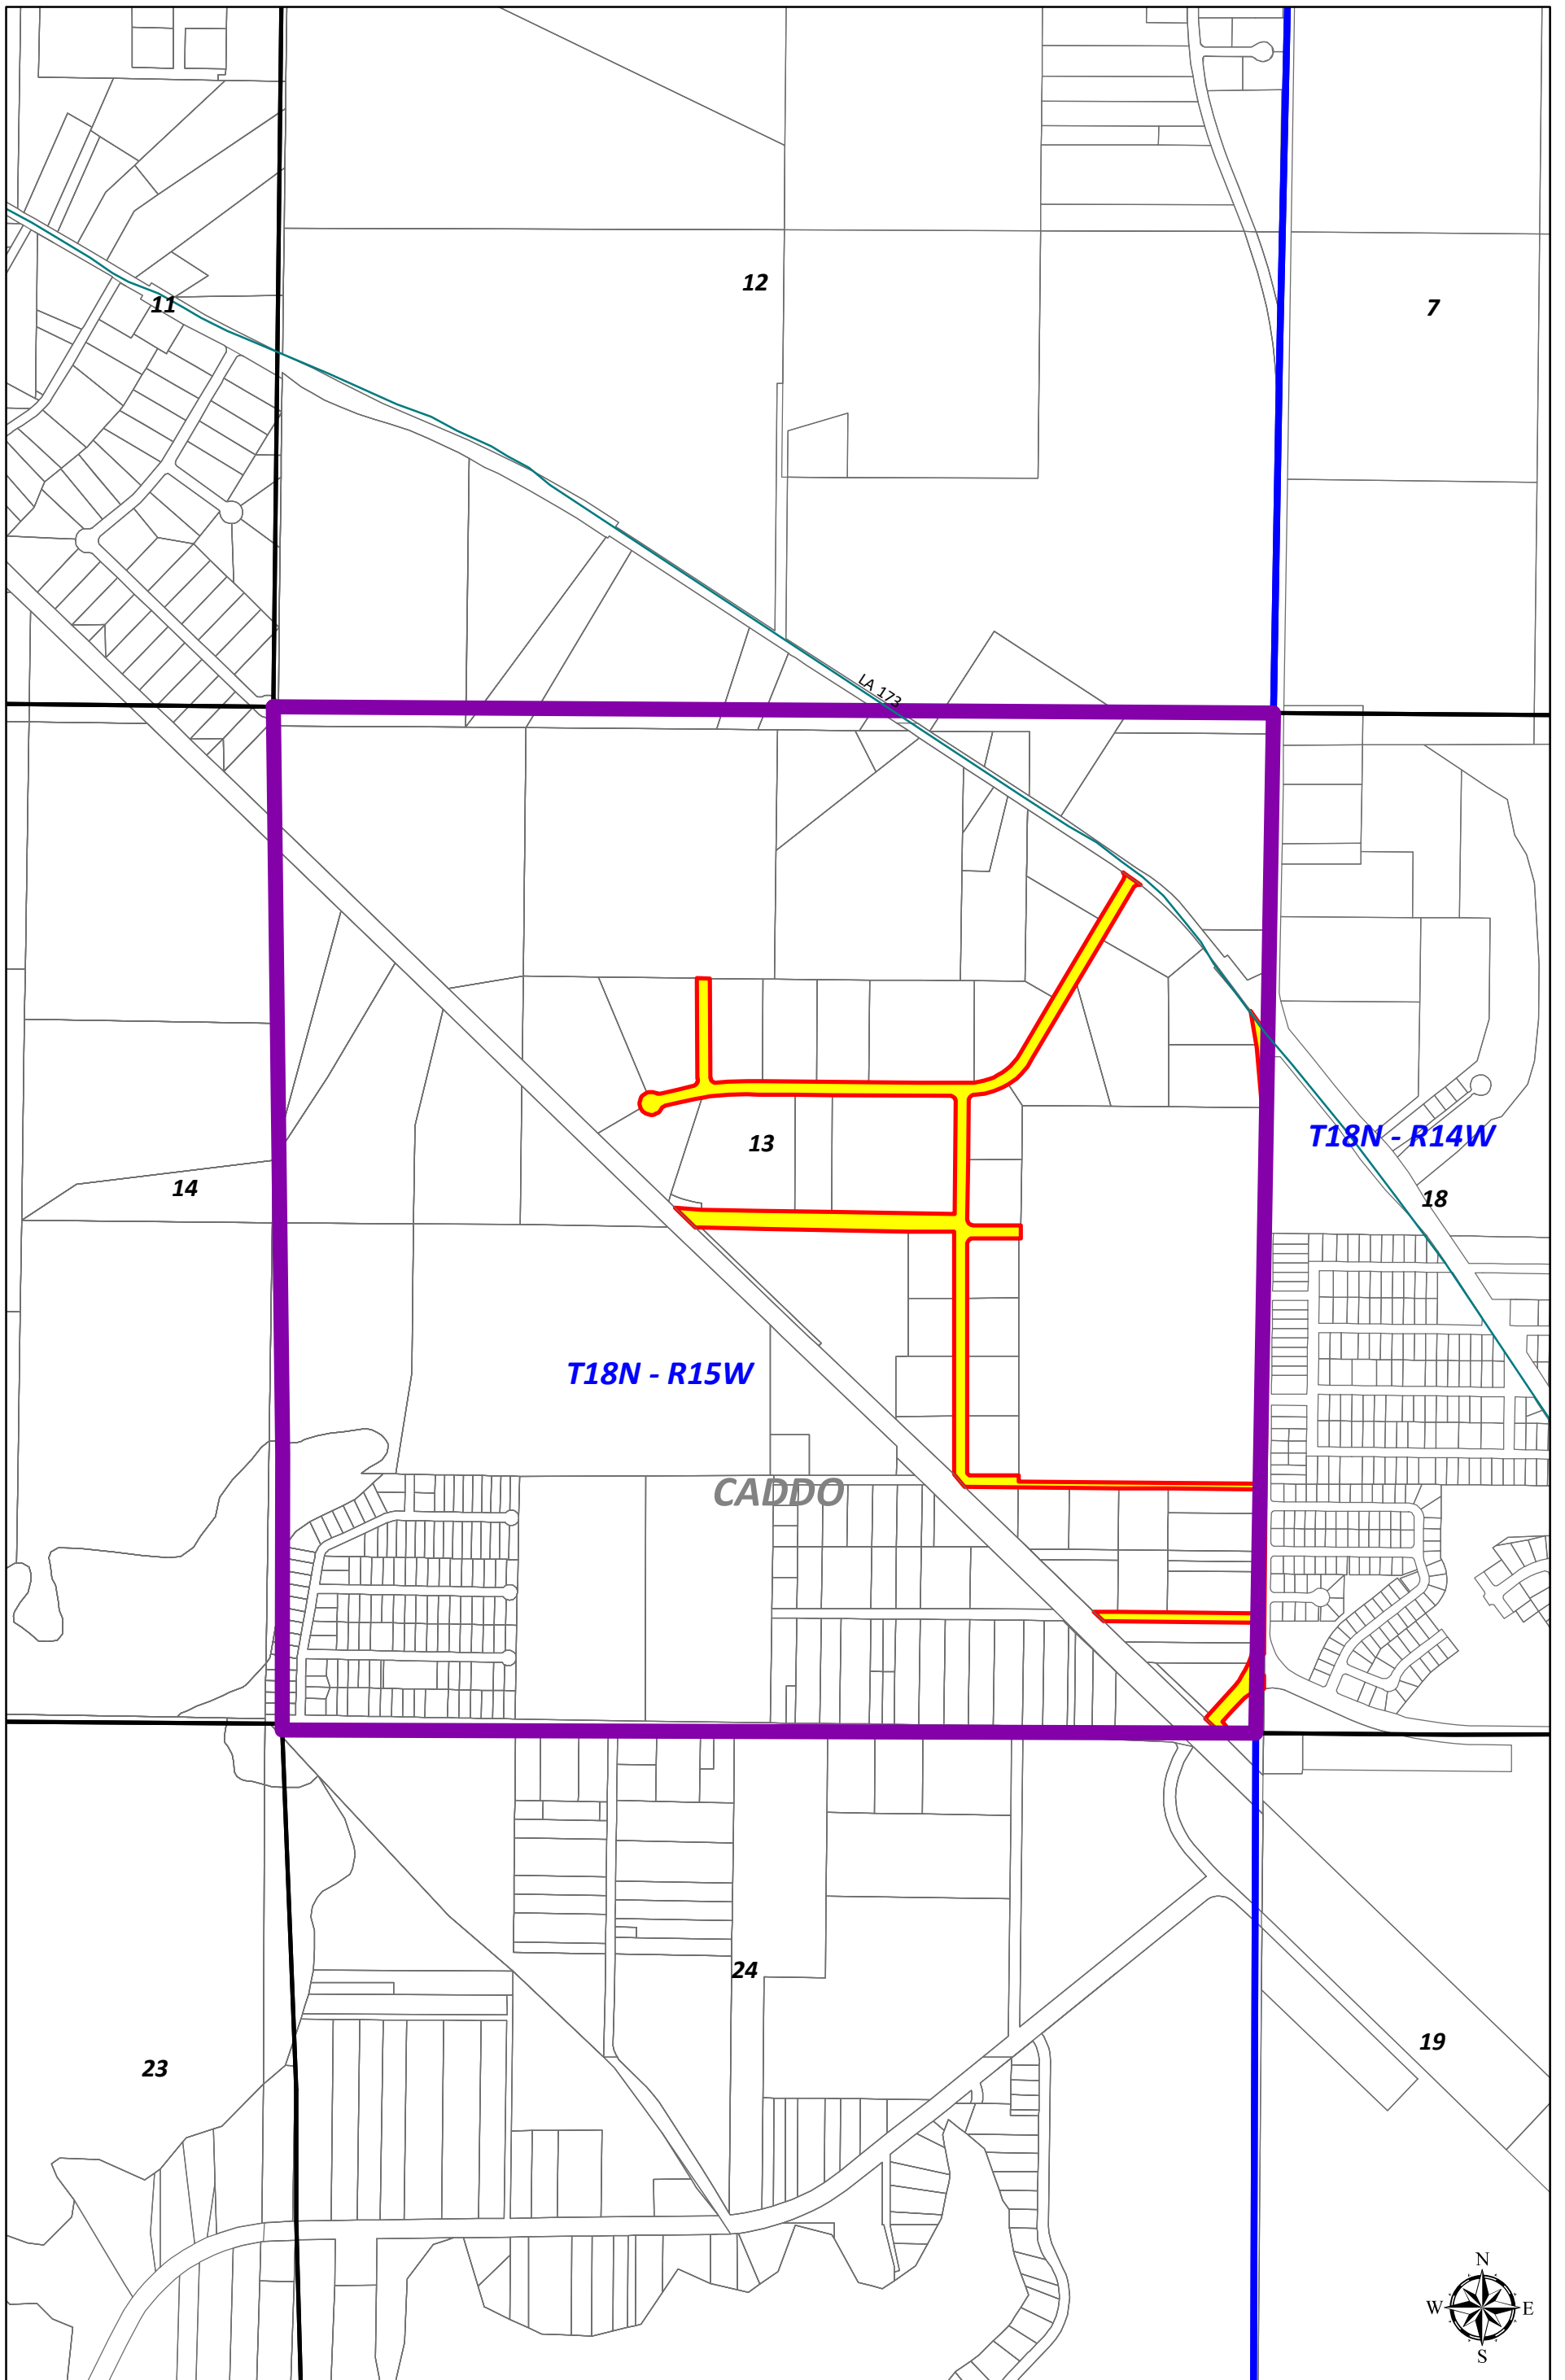

T18N - R15W

36

T18N-R14W

31

35

2

1

6

T17N - R15W

T17N - R14W

CADDO

12

11

7

14

13

18

**City of Shreveport Nomination 1**  
**Sections 1 & 12, Township 17N, Range 15W**  
**Caddo Parish, Louisiana**  
**November 6, 2019**

**City of Shreveport Nomination 2**  
**Sections 13 & 24, Township 17N, Range 15W**  
**Caddo Parish, Louisiana**  
**November 6, 2019**

**City of Shreveport Nomination 3**  
**Sections 25 & 36, Township 17N, Range 15W**  
**Caddo Parish, Louisiana**  
**November 6, 2019**

1,100 550 0 1,100 Feet  
1 inch = 833 feet

**City of Shreveport Nomination 4**  
**Section 13, Township 18N, Range 15W**  
**Caddo Parish, Louisiana**  
**November 6, 2019**