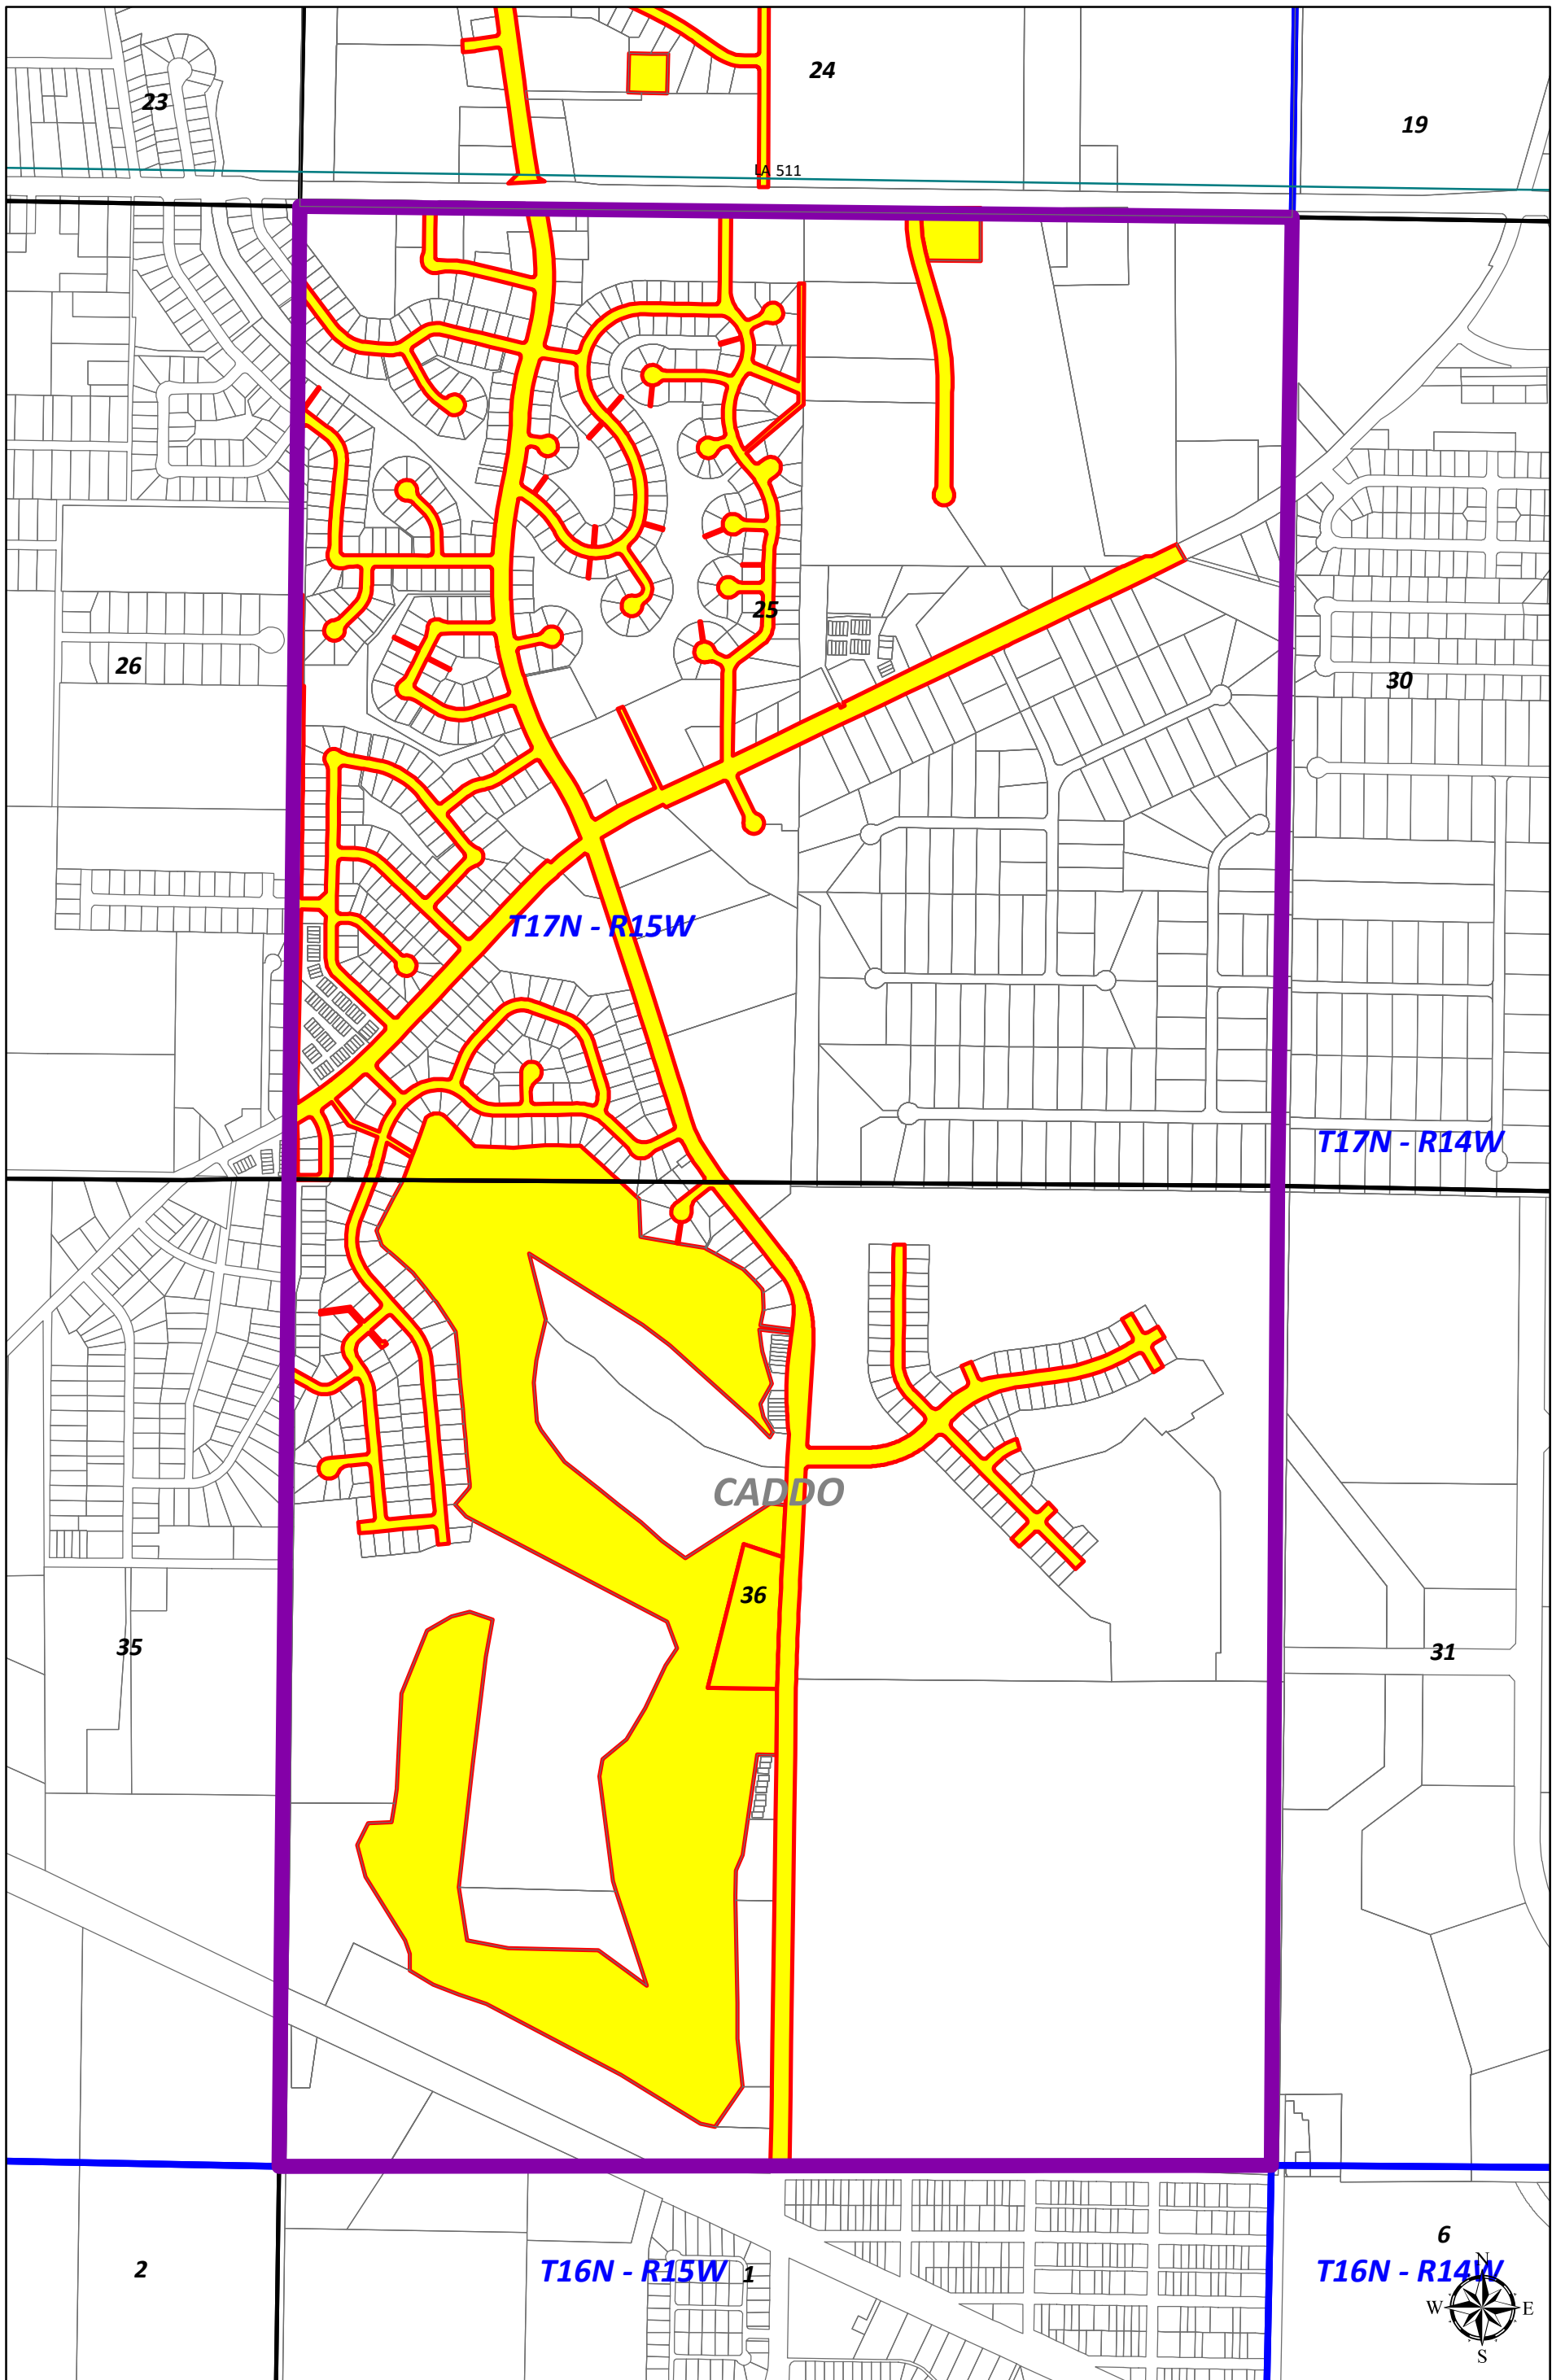

T18N - R15W

36

T18N-R14W

31

35

2

1

6

T17N - R15W

T17N - R14W

CADDO

12

11

7

14

13

18

**City of Shreveport Nomination 1**  
**Sections 1 & 12, Township 17N, Range 15W**  
**Caddo Parish, Louisiana**  
**November 6, 2019**

**City of Shreveport Nomination 2**  
**Sections 13 & 24, Township 17N, Range 15W**  
**Caddo Parish, Louisiana**  
**November 6, 2019**

**City of Shreveport Nomination 3**  
**Sections 25 & 36, Township 17N, Range 15W**  
**Caddo Parish, Louisiana**  
**November 6, 2019**

1,100 550 0 1,100 Feet  
1 inch = 833 feet

**City of Shreveport Nomination 4**  
**Section 13, Township 18N, Range 15W**  
**Caddo Parish, Louisiana**  
**November 6, 2019**