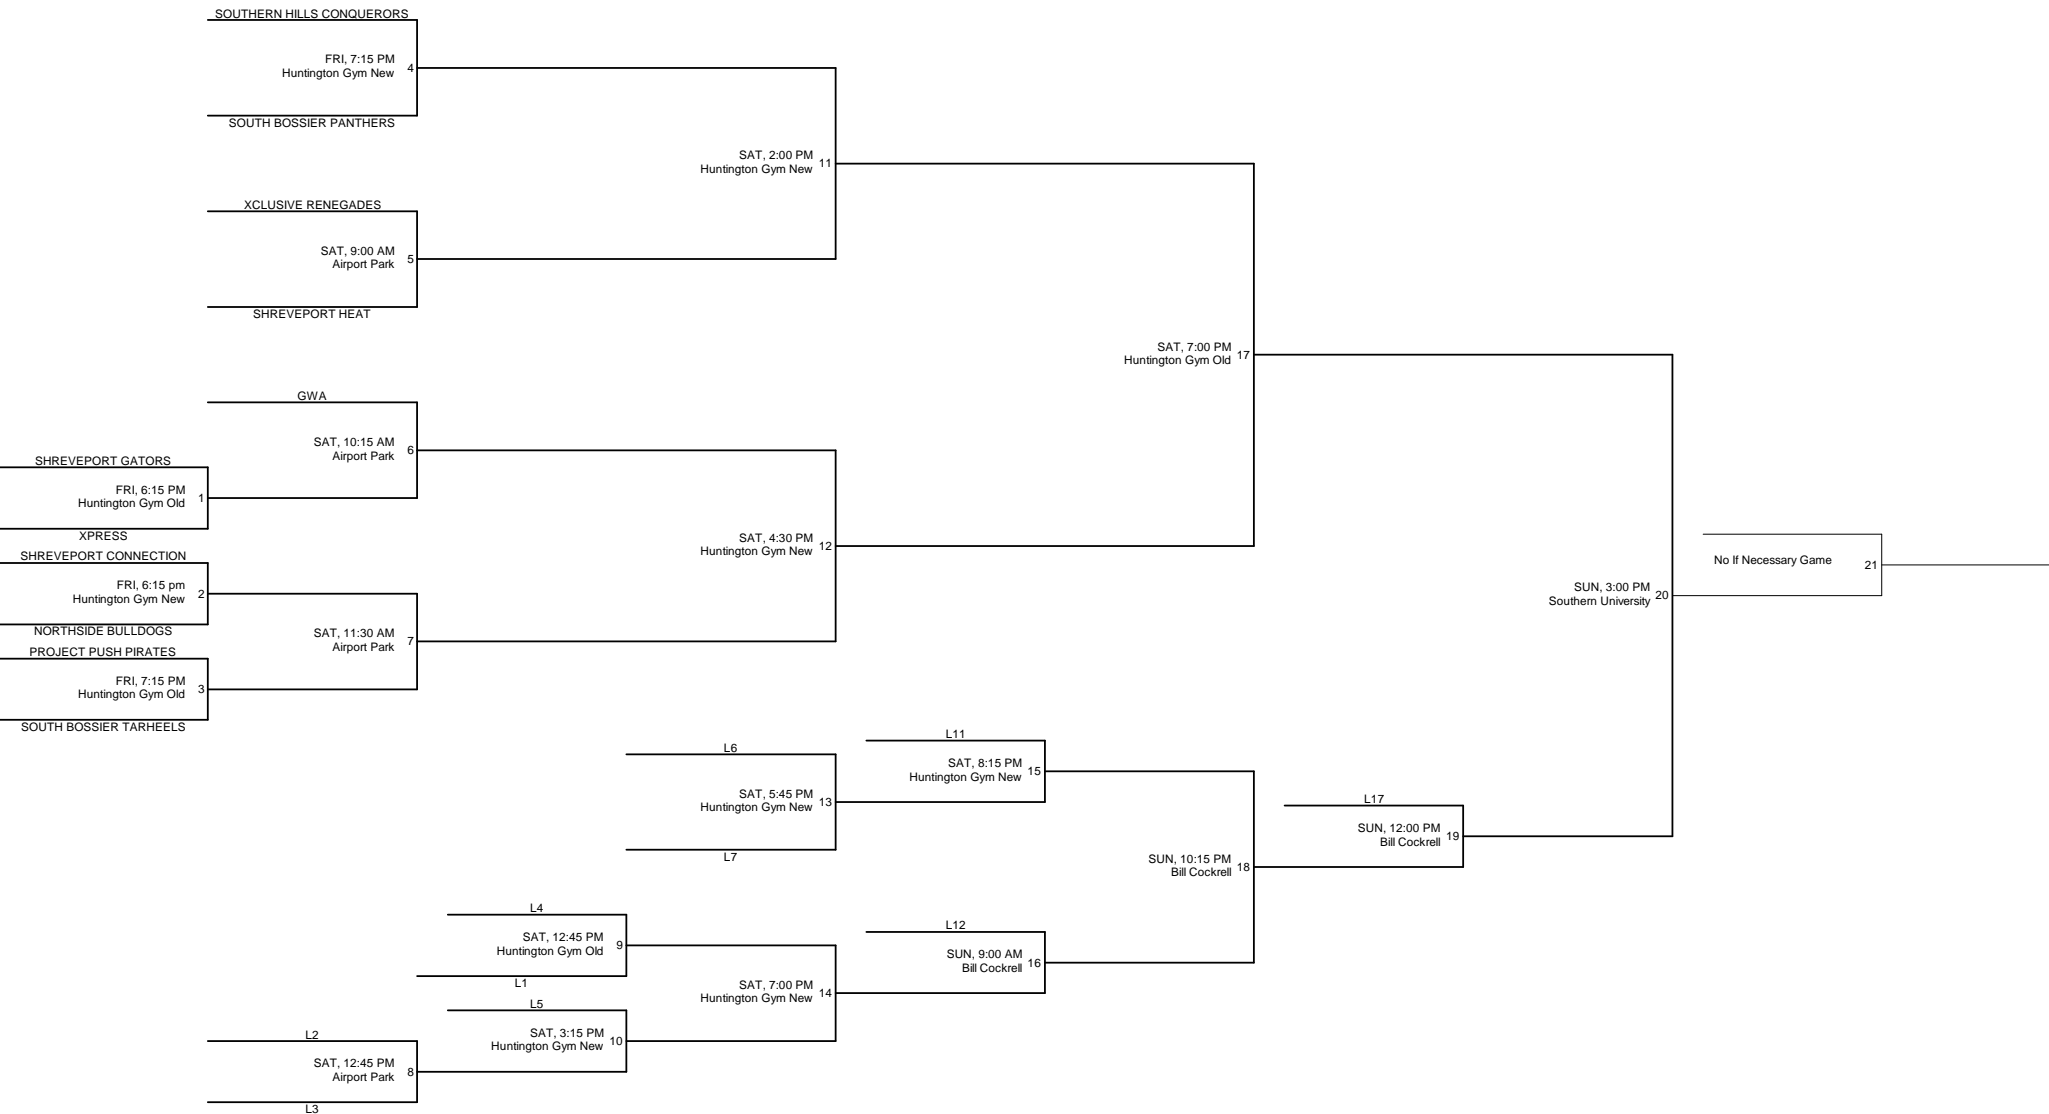

2010 MLK Tournament 10 year old and under

2010 MLK Tournament 12 year and under

2010 MLK Tournament 14 year old and under

2010 MLK Tournament 16 year old and under

2010 MLK Tournament Middle School Bracket

2/20/10, 1:00 PM
CENTENARY COURT 2

7

2/21/10, 12:00 P.M
SOUTHERN UNIVERSITY 10

L4

2/20/10, 3:00 PM
CENTENARY COURT 1

8

L7

2/20/10, 4:30 PM
CENTENARY COURT 1