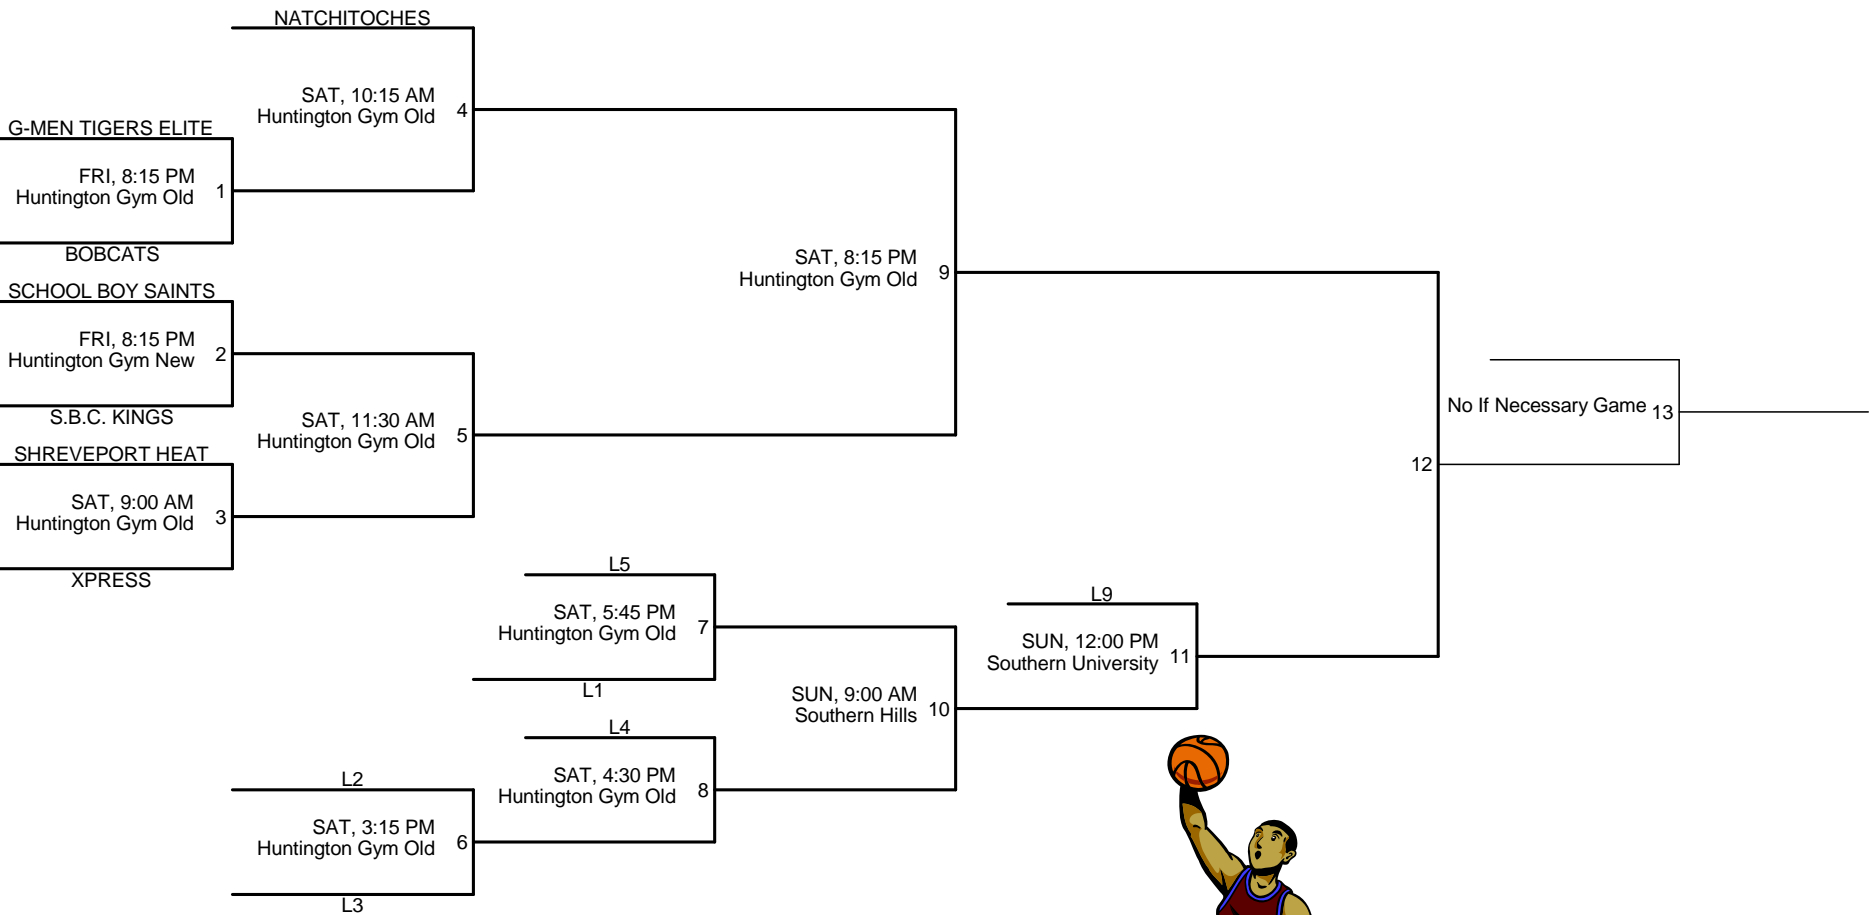

2010 MLK Tournament 10 year old and under

2010 MLK Tournament 12 year and under

2010 MLK Tournament 14 year old and under

2010 MLK Tournament 16 year old and under

2010 MLK Tournament Middle School Bracket

2/20/10, 1:00 PM
CENTENARY COURT 2

7

2/21/10, 12:00 P.M
SOUTHERN UNIVERSITY 10

L4

2/20/10, 3:00 PM
CENTENARY COURT 1

8

L7

2/20/10, 4:30 PM
CENTENARY COURT 1