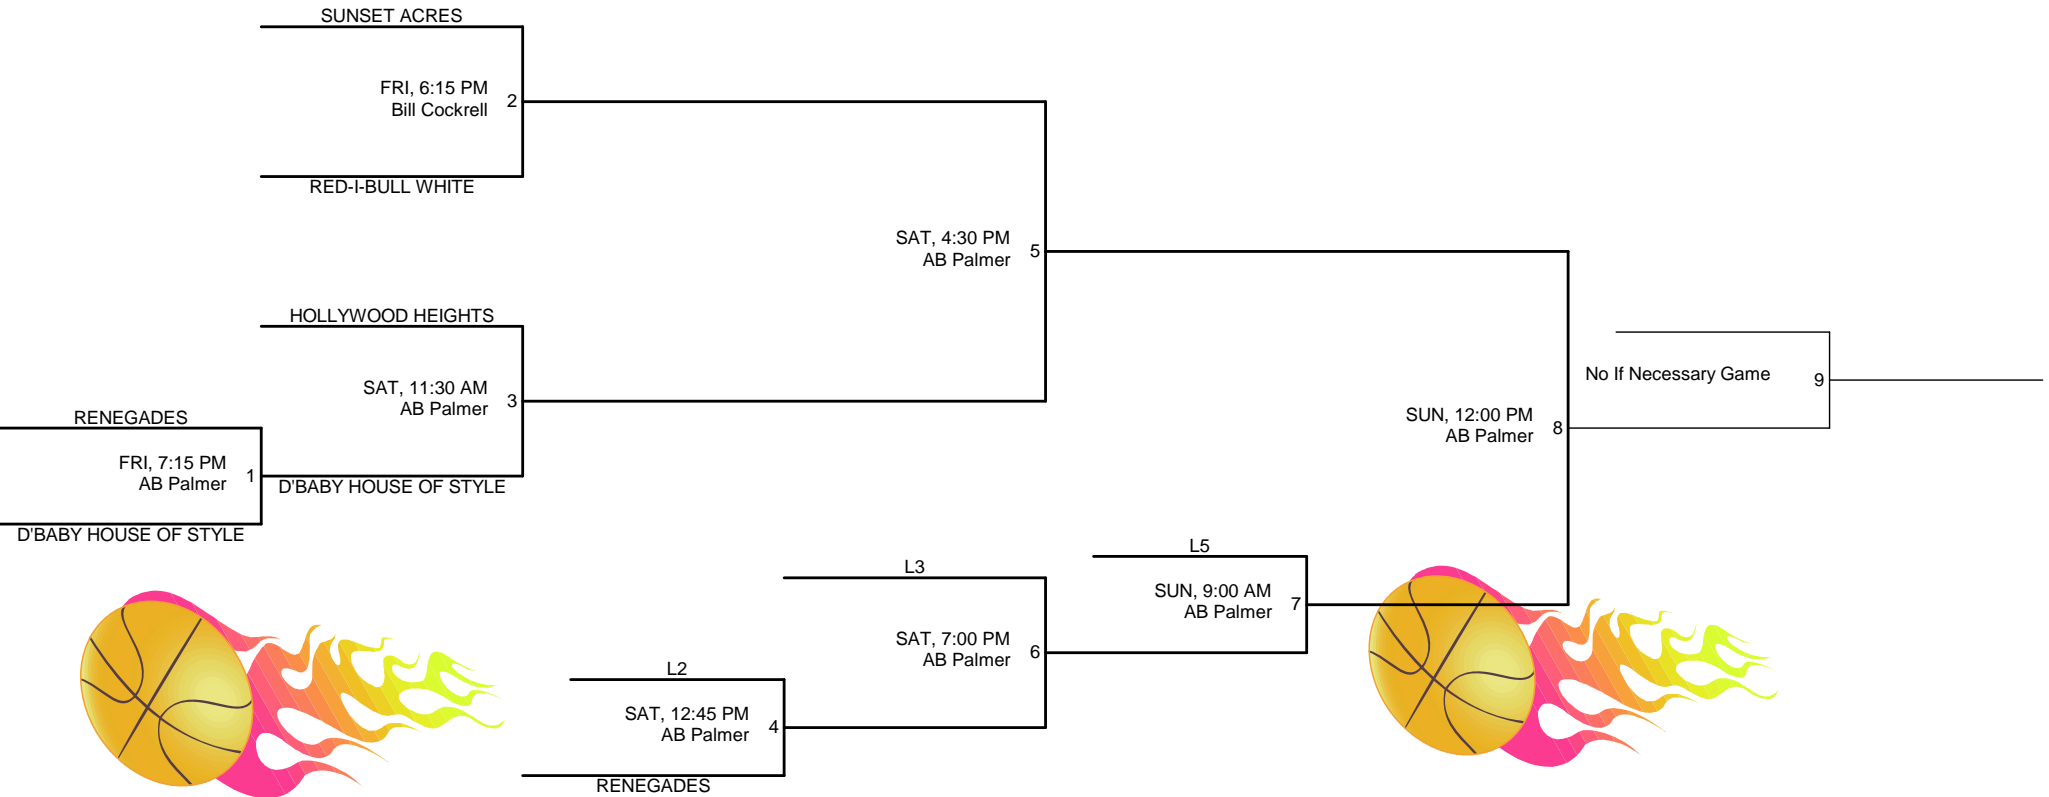

2010 MLK Tournament 10 year old and under

2010 MLK Tournament 12 year and under

2010 MLK Tournament 14 year old and under

2010 MLK Tournament 16 year old and under

2010 MLK Tournament Middle School Bracket

2/20/10, 1:00 PM
CENTENARY COURT 2

7

2/21/10, 12:00 P.M
SOUTHERN UNIVERSITY 10

L4

2/20/10, 3:00 PM
CENTENARY COURT 1

8

L7

2/20/10, 4:30 PM
CENTENARY COURT 1