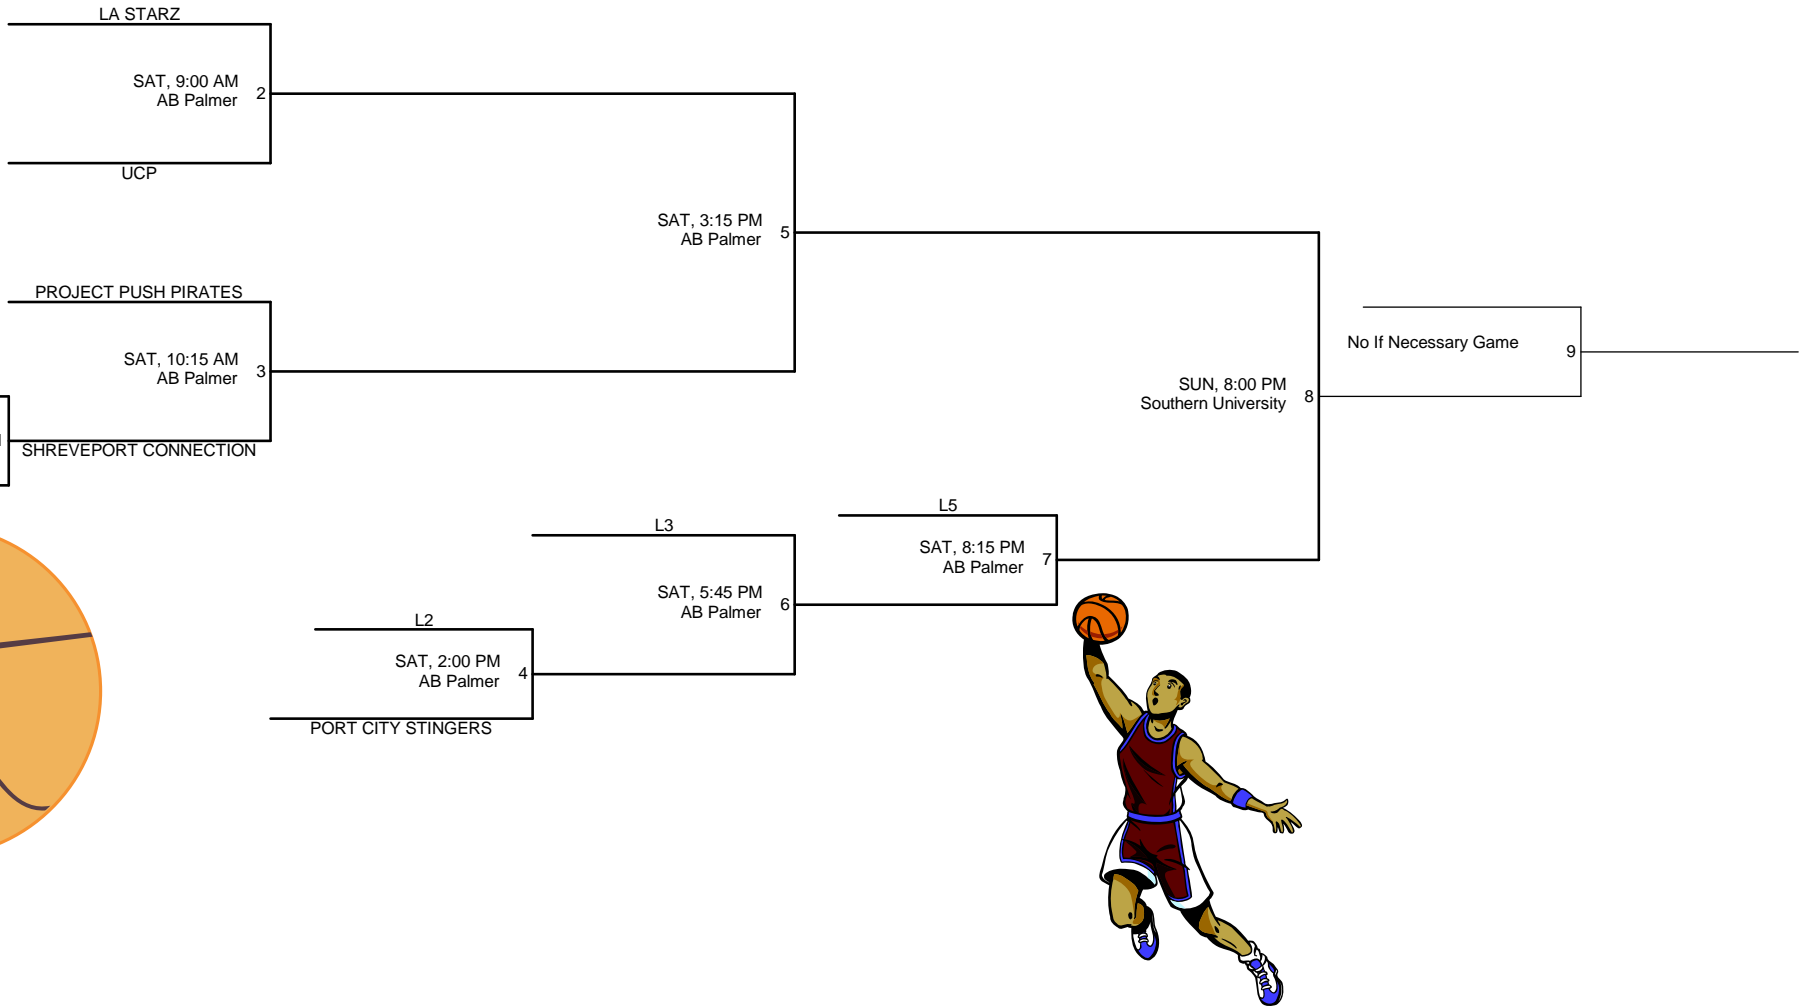

2010 MLK Tournament 10 year old and under

2010 MLK Tournament 12 year and under

2010 MLK Tournament 14 year old and under

2010 MLK Tournament 16 year old and under

2010 MLK Tournament Middle School Bracket

2/20/10, 1:00 PM
CENTENARY COURT 2

7

2/21/10, 12:00 P.M
SOUTHERN UNIVERSITY 10

L4

2/20/10, 3:00 PM
CENTENARY COURT 1

8

L7

2/20/10, 4:30 PM
CENTENARY COURT 1