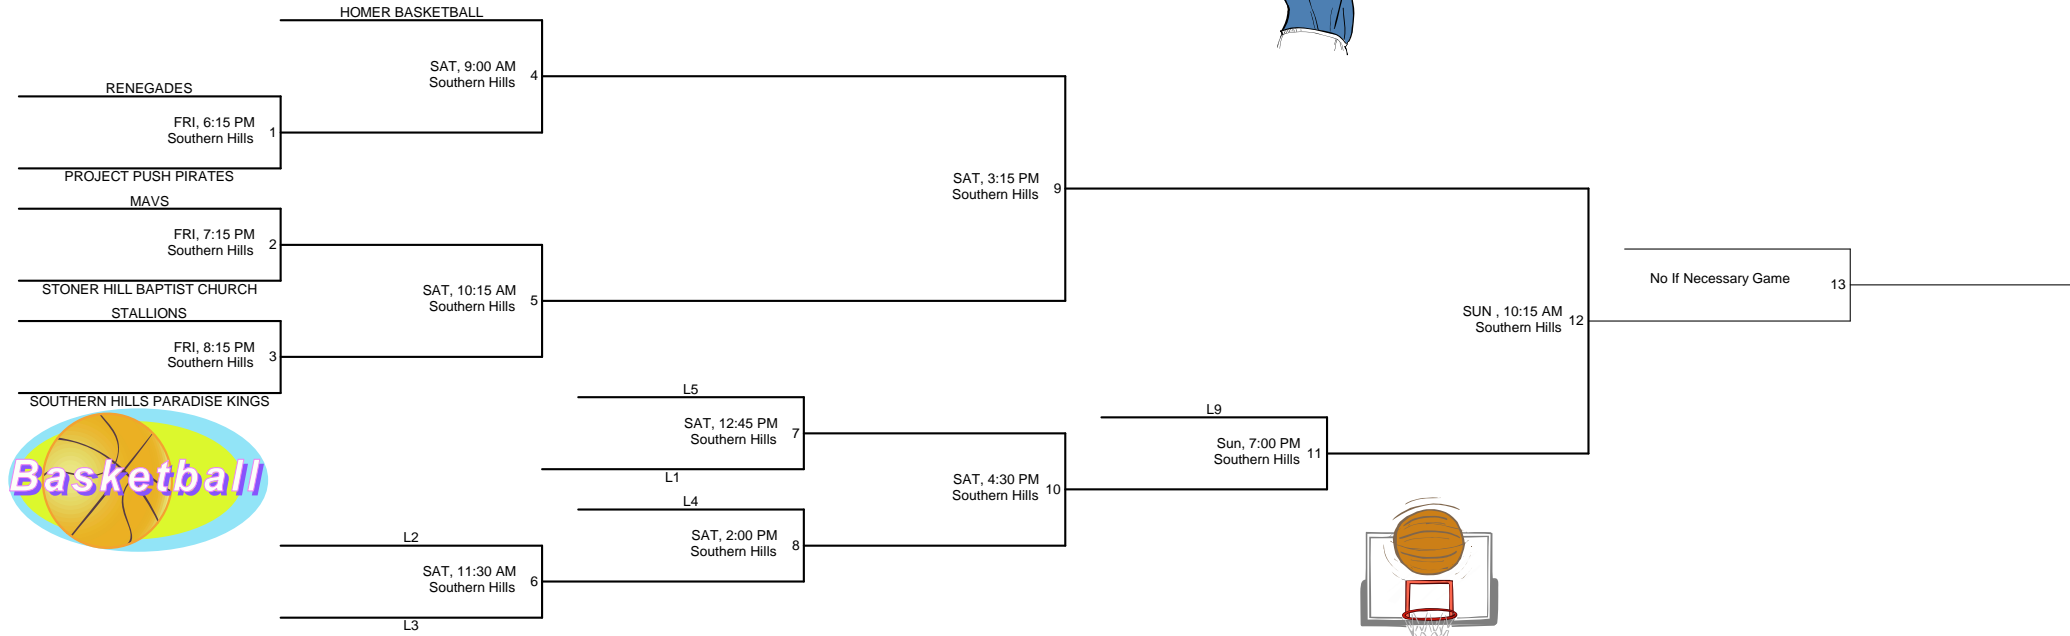

2010 MLK Tournament 10 year old and under

2010 MLK Tournament 12 year and under

2010 MLK Tournament 14 year old and under

2010 MLK Tournament 16 year old and under

2010 MLK Tournament Middle School Bracket

2/20/10, 1:00 PM
CENTENARY COURT 2

7

2/21/10, 12:00 P.M
SOUTHERN UNIVERSITY 10

L4

2/20/10, 3:00 PM
CENTENARY COURT 1

8

L7

2/20/10, 4:30 PM
CENTENARY COURT 1