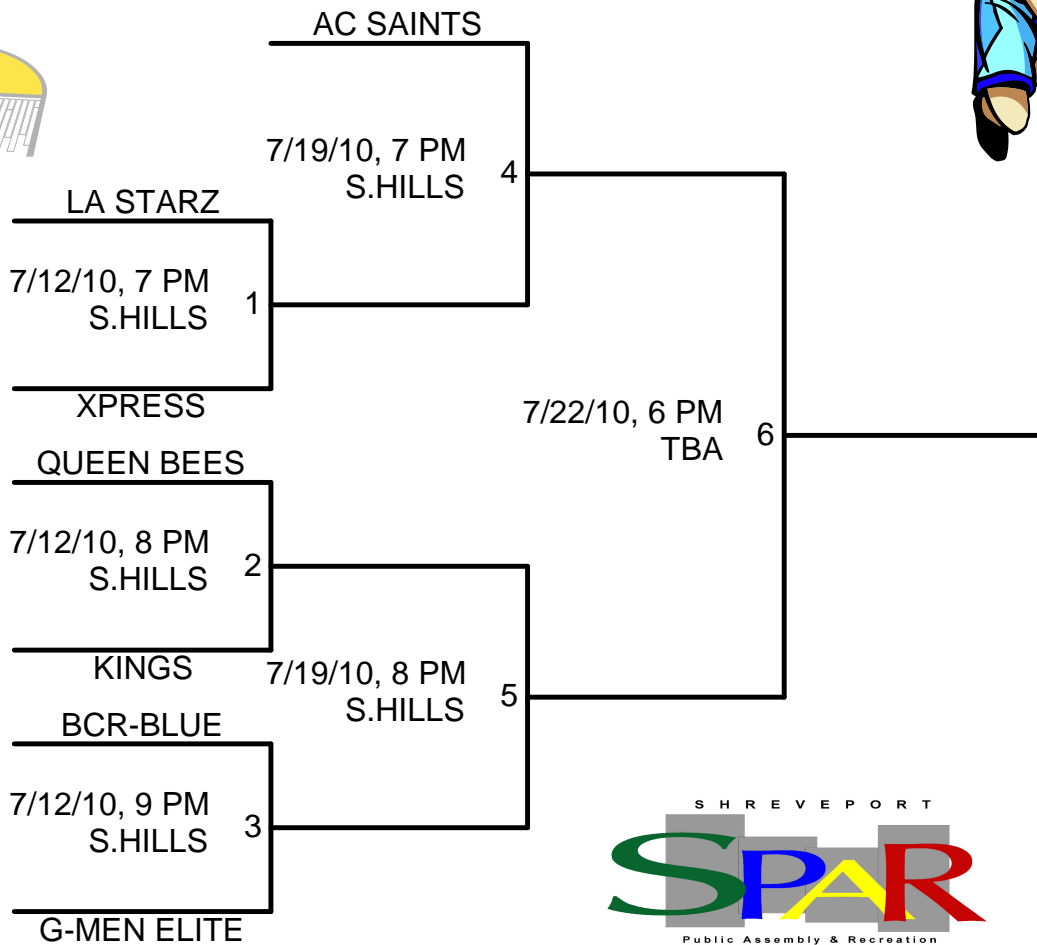

10U BRACKET

12U BRACKET

14U BRACKET

LA ALLSTARS

7/15/10, 7 PM
AIRPORT PARK

5

LADY BULLDOGS

7/20/10, 7 PM
AIRPORT PARK

9

STINGERS

7/15/10, 8 PM
AIRPORT PARK

6

HEAT

7/22/10, 8 PM
TBA

11

XPRESS

7/12/10, 7 PM
AIRPORT PARK

1

BCR-WHITE

7/15/10, 9 PM
AIRPORT PARK

7

LAKERS

7/12/10, 8 PM
AIRPORT PARK

2

BC-GATORS

7/20/10, 8 PM
AIRPORT PARK

10

S.BOSSIER ALLSTARS

7/12/10, 9 PM
AIRPORT PARK

3

BCR-BLACK

7/15/10, 10 PM
AIRPORT PARK