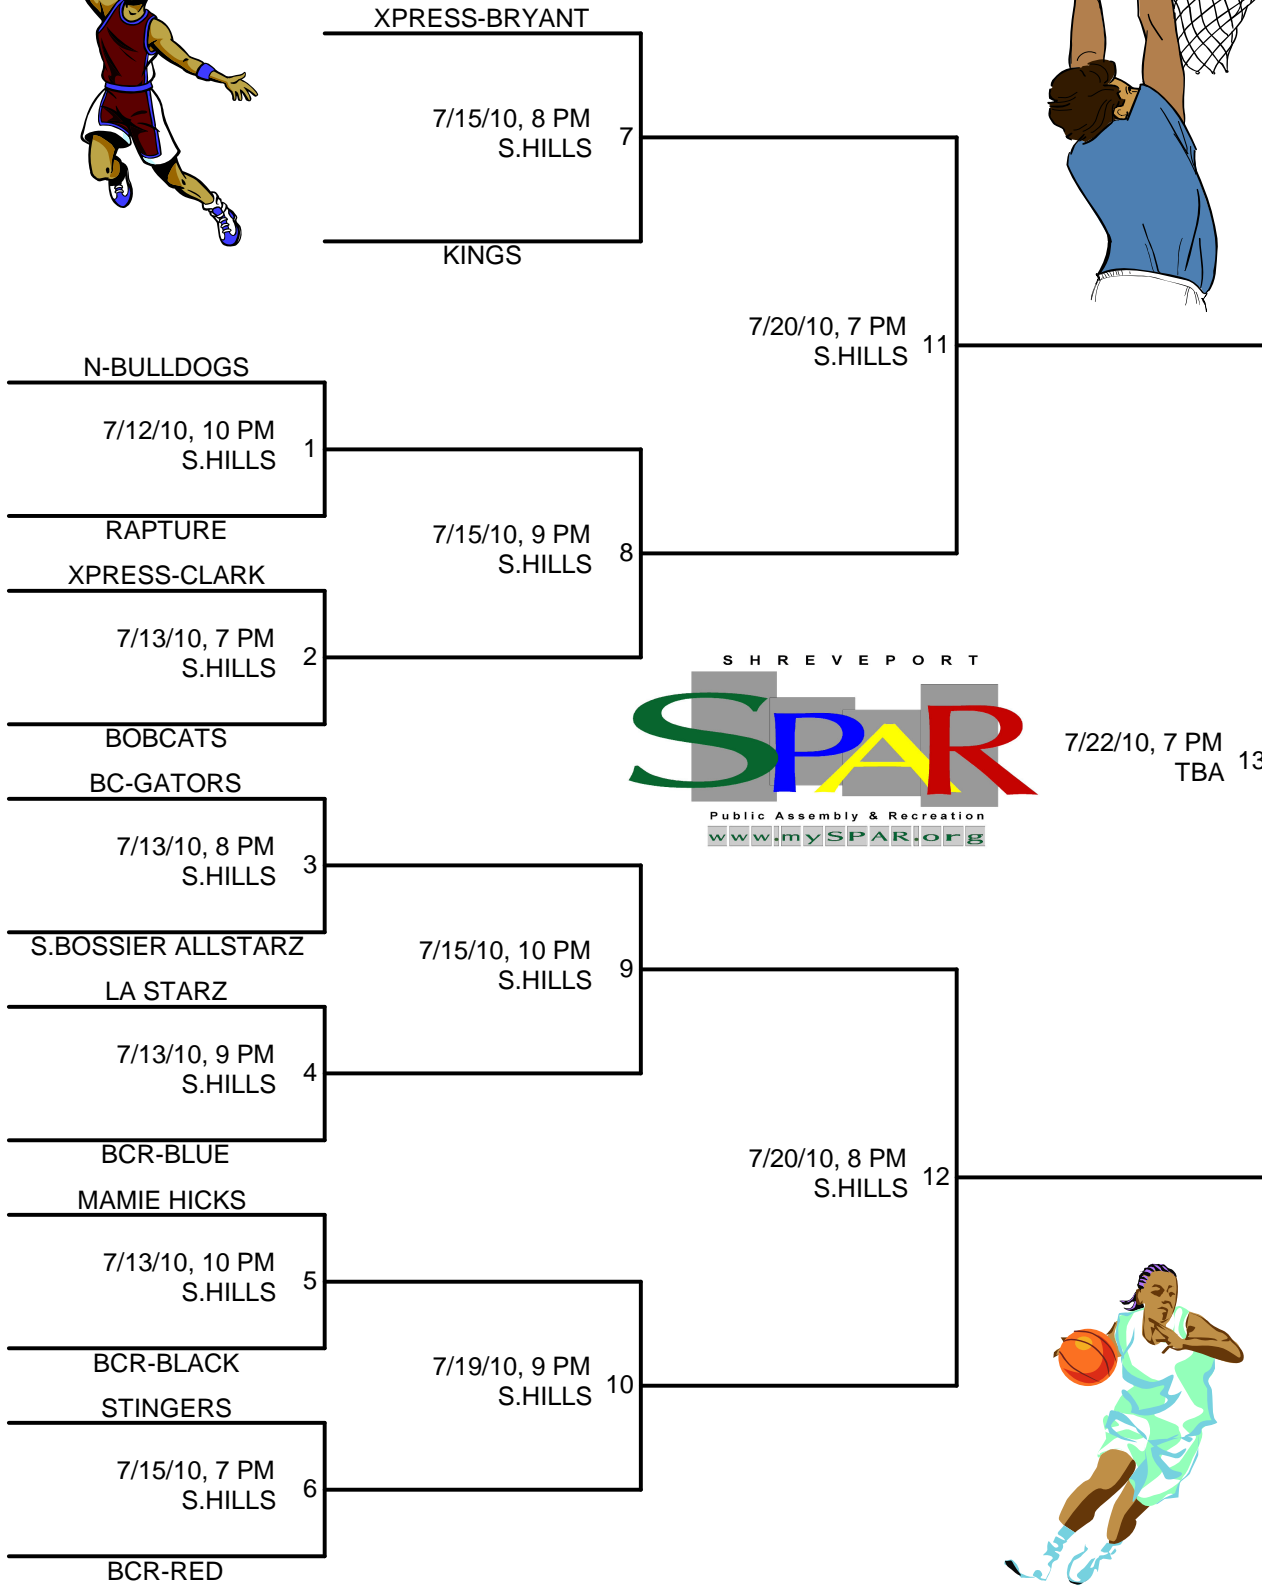

10U BRACKET

12U BRACKET

14U BRACKET

LA ALLSTARS

7/15/10, 7 PM
AIRPORT PARK

5

LADY BULLDOGS

7/20/10, 7 PM
AIRPORT PARK

7/12/10, 7 PM
AIRPORT PARK

1

BCR-WHITE

7/15/10, 9 PM
AIRPORT PARK

7

LAKERS

7/12/10, 8 PM
AIRPORT PARK

2